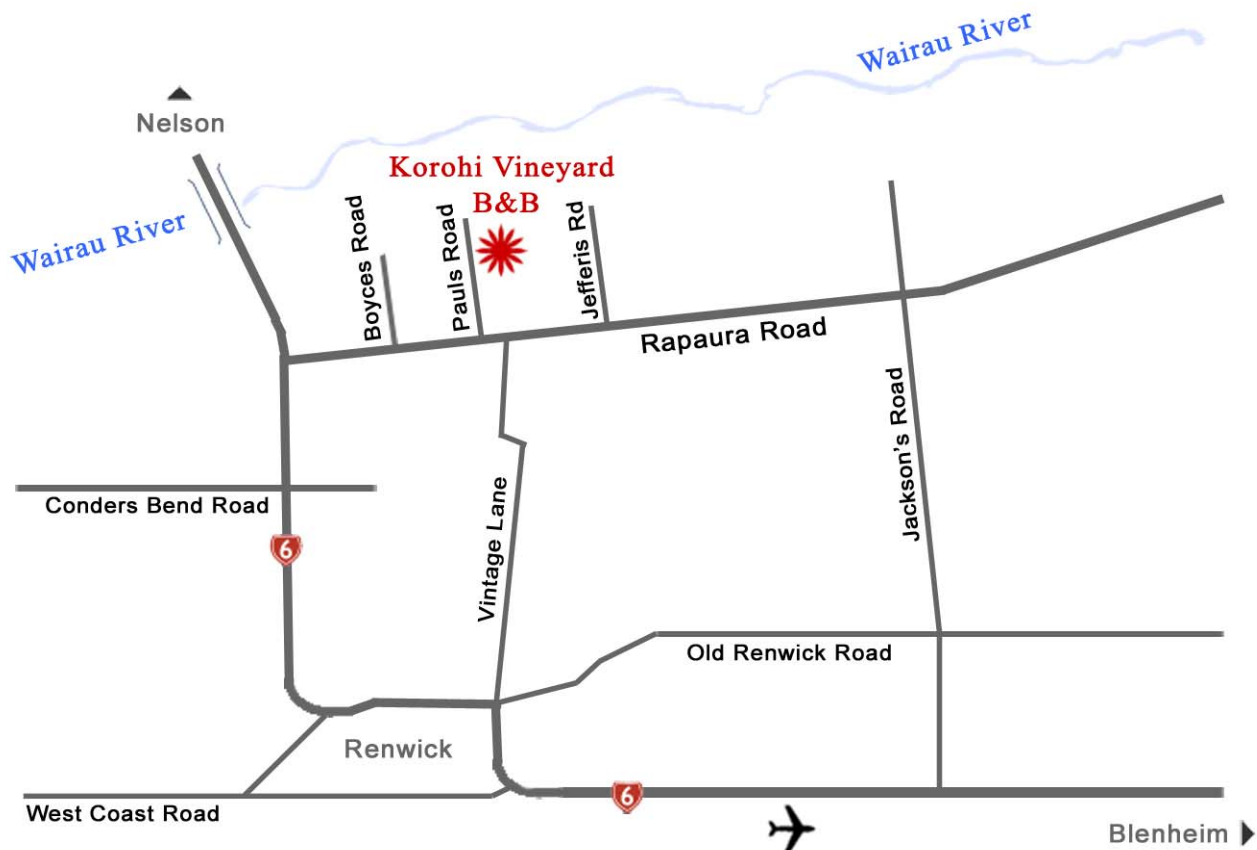

Accommodation Korohi Vineyard Bed & Breakfast
60 Pauls Road Rapaura Blenheim Marlborough New Zealand
Phone: 03 5728868 or 021 898892
Email: upaul@xtra.co.nz

Directions:

from Picton

on SH 1 turn right in Spring Creek into Rapaura Road, turn right into Pauls Road and look for Korohi Vineyard, number 60 on the right

from Marlborough airport

on SH 6 turn right in Renwick into Vintage Lane, turn left into Rapaura Road, turn right into Pauls Road and look for Korohi Vineyard, number 60 on the right

from Nelson

on SH 6 turn left after the Wairua river into Rapaura Road, turn left into Pauls Road and look for Korohi Vineyard, number 60 on the right