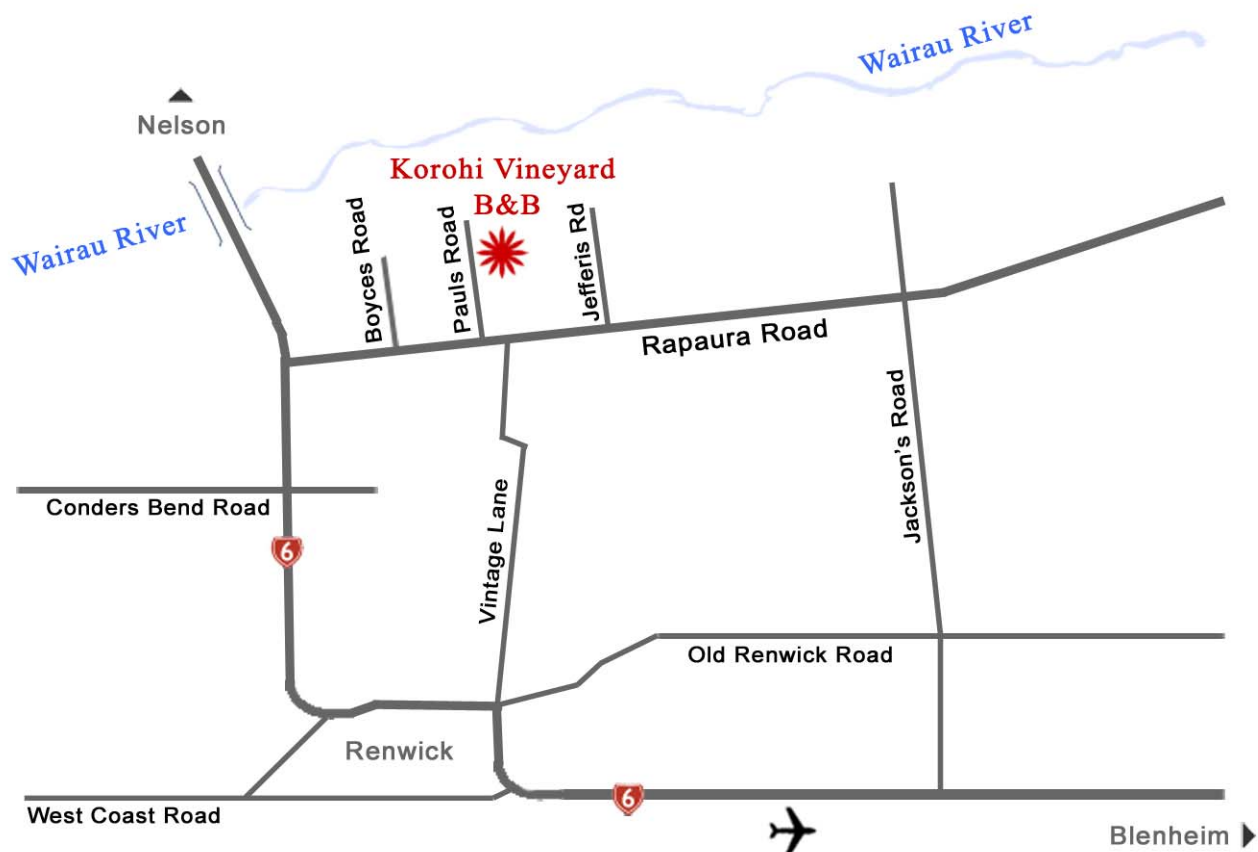

Accommodation Korohi Vineyard Bed & Breakfast
60 Pauls Road Rapaura Blenheim Marlborough New Zealand
Phone: 03 5728868 or 021 365249
Email: linda@korohivineyard.co.nz

Directions:

from Picton

on SH 1 turn right in Spring Creek into Rapaura Road, turn right into Pauls Road and look for Korohi Vineyard, number 60 on the right

from Marlborough airport

on SH 6 turn right in Renwick into Vintage Lane, turn left into Rapaura Road, turn right into Pauls Road and look for Korohi Vineyard, number 60 on the right

from Nelson

on SH 6 turn left after the Wairua river into Rapaura Road, turn left into Pauls Road and look for Korohi Vineyard, number 60 on the right